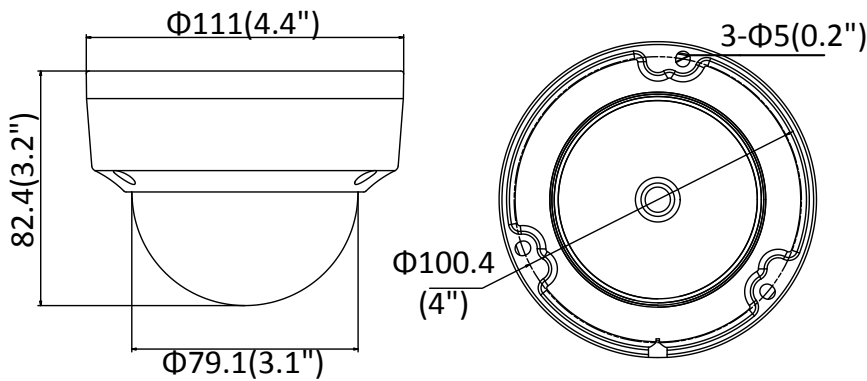

Dimensions

Unit: mm

Accessories

Distributed by