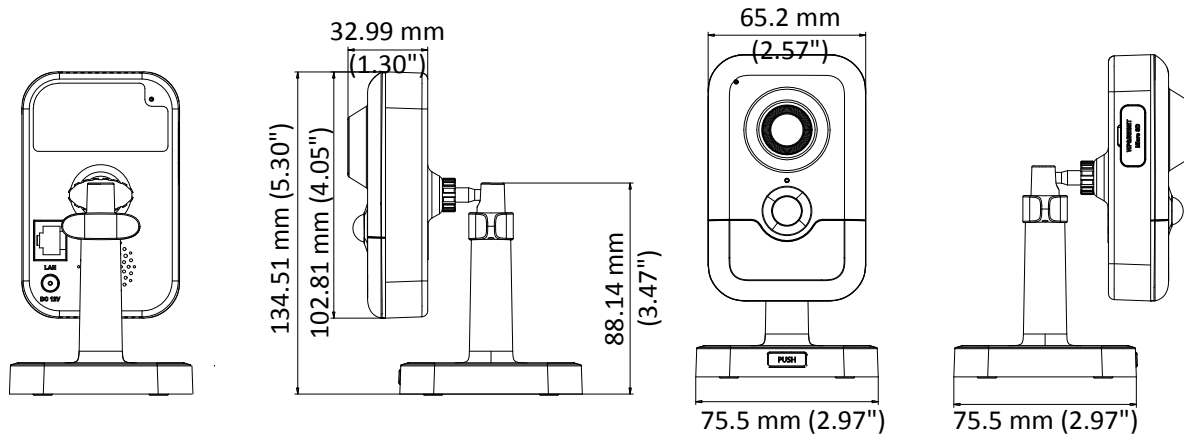

Specifications

Camera	
Image Sensor	1/2.9" Progressive Scan CMOS
Min. Illumination	Color: 0.01 Lux @ (F1.2, AGC ON), 0 Lux with IR; Color: 0.028 lux @(F2.0, AGC ON), 0 lux with IR
Shutter Speed	1/3 s to 1/100,000 s
Slow Shutter	Yes
Day & Night	IR Cut Filter
Digital Noise Reduction	3D DNR
WDR	120dB
3-Axis Adjustment	Pan: 0° to 360°, tilt: 0° to 90°, rotate: 0° to 360°
Lens	
Focal length	2.8 mm
Aperture	F2.0
FOV	Horizontal field of view: 97°, Vertical field of view: 54°, Diagonal field of view: 113°
Lens Mount	M12
IR	
IR Range	10 m
Wavelength	850nm
PIR	
Angle	Horizontal: 90°, Vertical: 80°
PIR Range	10 m
Compression Standard	
Video Compression	Main stream: H.265/H.264 Sub-stream: H.265/H.264/MJPEG Third stream: H.265/H.264
H.264 Type	Main Profile/High Profile
H.264+	Yes
H.265 Type	Main Profile
H.265+	Yes
Video Bit Rate	32 Kbps to 16 Mbps
Audio Compression	G722.1/G711ulaw/G711alaw/G726/MP2L2/PCM
Audio Bit Rate	64Kbps(G.711)/16Kbps(G.722.1)/16Kbps(G.726)/32-160Kbps(MP2L2)
Smart Feature-set	
Behavior Analysis	Line crossing detection, intrusion detection, unattended baggage detection, object removal detection
Exception Detection	Scene change detection
Face Detection	Yes
Region of Interest	Support 1 fixed region for main stream and sub-stream separately
Image	
Max. Resolution	2944 × 1656
Main Stream	50Hz: 20fps (2944 × 1656), 25fps (2560 × 1440, 1920 × 1080, 1280 × 720) 60Hz: 20fps (2944 × 1656), 30fps (2560 × 1440, 1920 × 1080, 1280 × 720)
Sub-Stream	50Hz: 25fps (640 × 480, 640 × 360, 320 × 240) 60Hz: 30fps (640 × 480, 640 × 360, 320 × 240)

Dimensions	102.8 mm × 65.2 mm × 32.6 mm (4.05" × 2.57" × 1.28")
Weight	Camera: Approx. 128 g (0.28 lb)

Available Model:

DS-2CD2455FWD-I, DS-2CD2455FWD-IW

Dimensions

Distributed by

HIKVISION®

Headquarters

No.555 Qianmo Road, Binjiang District,
Hangzhou 310051, China
T +86-571-8807-5998
overseasbusiness@hikvision.com